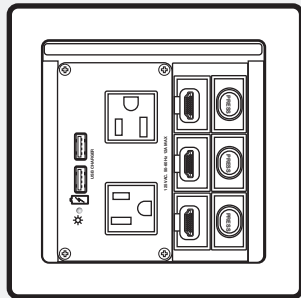

Show Me Cable Retraction Modules, continued

Retractor SM PC Audio

Show Me Retractor for PC Audio

Features

- Supports analog stereo audio signals
- Cable extends up to three feet (90 cm)
- Provides six foot (1.8 m) pigtail for connecting to other products
- Holds securely in place at a user-defined length
- Simple push-button release retracts cable into Cable Cubby enclosure after use

MODEL	VERSION	PART#
Retractor SM PC Audio	3.5 mm Stereo Audio	70-1065-12

Retractor SM Mounting Kits

Mounting Hardware for Retractor SM Modules

Features

- Designed for use with Cable Cubby 500, Cable Cubby 700, Cable Cubby 1200, and Cable Cubby 1400 enclosures
- Triple Mount Kit holds up to three Retractor SM modules
- Quad Mount holds up to four Retractor modules, two per bracket
- Horizontal Bracket Kit supports up to three modules

MODEL	VERSION	PART#
Cable Cubby Mount - Triple	For Cable Cubby 1200/1400	70-1065-31
Cable Cubby Mount - Quad	For Cable Cubby 1200/1400; sold in pairs	70-1065-32
Cable Cubby Mount - Triple	For Cable Cubby 500/700	70-1065-33
Horizontal Bracket Kit	Holds (3) Retractor SM Modules	70-1065-30

CABLE CUBBY CONFIGURATIONS WITH RETRACTOR SM

Cable Cubby 500 with Triple Mount Kit