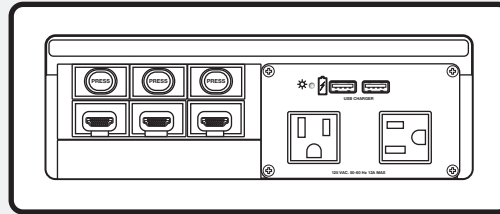

Cable Cubby 1200 with Triple Mount Kit
Also available with Quad Mount Kit; Two Required