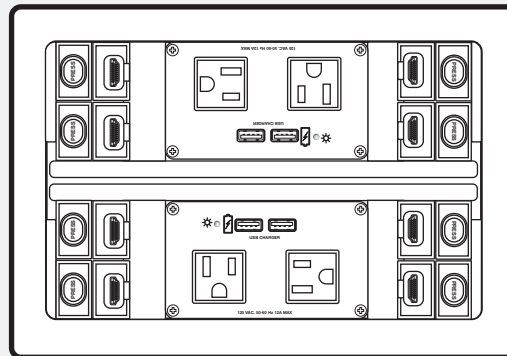

CABLE CUBBY CONFIGURATIONS WITH RETRACTOR SM

Cable Cubby 500 with Triple Mount Kit

Cable Cubby 1200 with Triple Mount Kit
Also available with Quad Mount Kit; Two Required

Cable Cubby 700 with Triple Mount Kit; Two Required