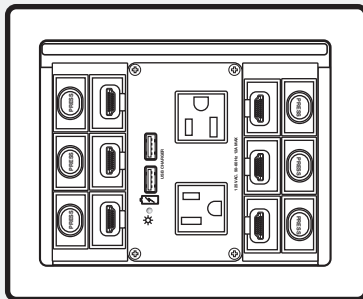

Cable Cubby 700 with Triple Mount Kit; Two Required